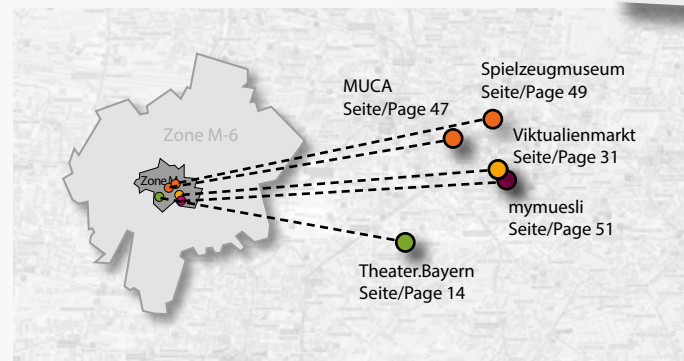

Ein Wochenprogramm für Münchner - an einem Tag A weekend program for Munich residents on one day

Der lebendige Viktualienmarkt ist so ziemlich das schönste und leckerste Stück München. Am besten erlebt man ihn bei „Spurwechsels“ Probier-tour (S.31), bitte vorher anmelden. Davor oder danach schaut doch mal bei mymuesli (S.51) rein, ist direkt hier und inspirierend. Gleich um die Ecke im Alten Rathaus am Marienplatz ist ein ganz zauberhafter Ort, das Spielzeug-museum (S.49). Ihr werdet es lieben. Ein Stück weiter zu Fuß stehen wir vor dem MUCA (S.47). DAS Museum urbaner Kunst ist jetzt ein echtes hoch-karätiges Kontrastprogramm. Nach solch einem Tag steht uns der Sinn nach Essen und spannender Unterhaltung. All das bietet uns Theater.Bayern mit seinem „Krimi & Dinner“ (S.14), bitte online anmelden.

The lively Viktualienmarkt is a beautiful and delicious piece of Munich. The best way to experience it is on a „Spurwechsel“ Trial Tour (p.31), please contact them beforehand. Before or after, take a look at mymuesli (p.51), it is right here and inspiring. Around the corner in the Old Town Hall on Marienplatz is a very charming place, the toy museum (p.49). You will love it. A little further on foot we stand in front of the MUCA (p.47). THE Museum of Urban Art is now a real high-quality contrast program. After a day like this, it's time to start eating and having fun. Theater.Bayern offers this with its “Krimi & Dinner” (p.14), please register online.