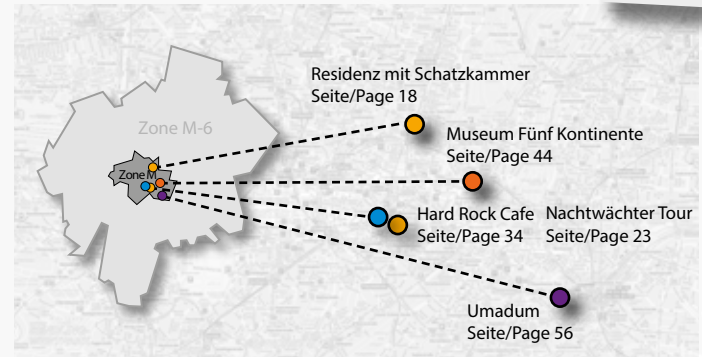

Tip für einen Tag in der City / Tip for a day in the city

In der Residenz (S.18) erfährst du alles was wichtig ist über Bayerns Geschichte und seine Schätze. Von dort geht es mit der U-Bahn zum Umadum (S.56), ein Riesenrad mit wunderbarer Aussicht. Ganz in Ruhe geht man am Nachmittag in eines der schönsten und spannendsten Museen, das Museum Fünf Kontinente (S.44). Von hier aus ist es zum Platzl nicht weit. Gegenüber vom Hofbräuhaus freut sich das Hard Rock Cafe (S.34) auf dich. Abends empfehlen wir dir die Nachtwächter Tour (S.23) vom Weis(s)er Stadtvogel. Lass dich überraschen!

In the Residence (p.18) you will learn about the importance of Bavaria's history and its treasures. From there you can take the underground to Umadum (p.56), a ferris wheel with a wonderful view. In the afternoon you can go to one of the most beautiful and exciting museums, the Museum Five Continents (p.44). From here it is not far to the Platzl. Across from the Hofbräuhaus, the Hard Rock Cafe (p.34) is looking forward to seeing you. In the evening we recommend the Nachtwächter Tour (p.23) from the Weis(s)er Stadtvogel. Let yourself be surprised.